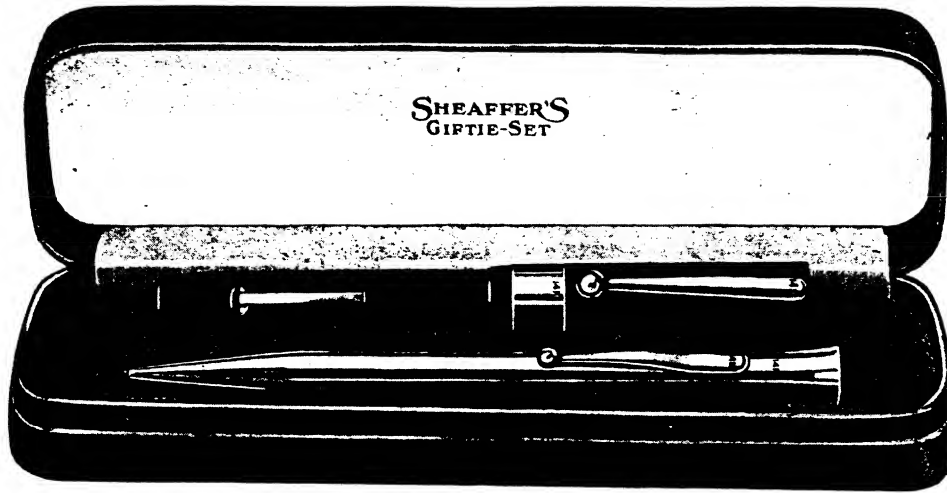

Sheaffer's Giftie Sets

Regular length—pen 4¼ inches, pencil 5 inches

Set No.	Pcl. No.	Pcl. Price	Pen No.	Pen Price	Set Price
ES—DASC—Solid Green Gold.....		$17.00	G29SC—Ebony Solid Green Gold (Band and Clip).....	$ 8.00	$25.00